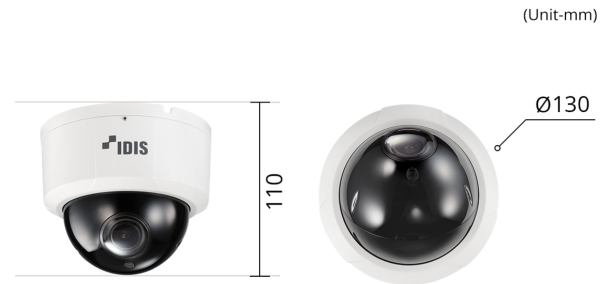

DIMENSIONS

ACCESSORIES (OPTIONAL)