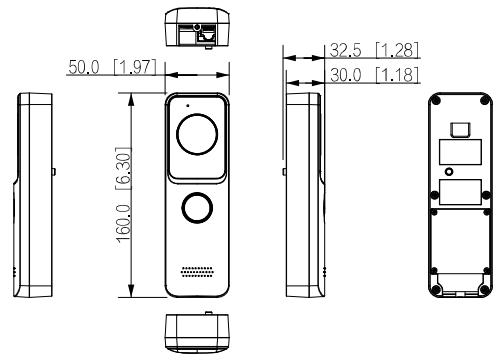

Performance

Card Reading Distance	0 cm–3 cm (0"–1.18")
-----------------------	----------------------

VTO2 Series | DHI-VTO2311R-WP

Issue Card Locally	Yes
Casing	PC+ABS
Capacity	
Card Capacity	3000
Port	
Exit Button	1
Door Status Detection	1
Lock Control	1
Network Port	1 × RJ-45 10/100 Mbps Ethernet port
Alarm	
Tamper Alarm	Yes
General	
Appearance color	Light grey
Power Supply	12–33 VDC, 1 A ; Standard PoE
Power Adapter	Optional
Installation	Surface Mount
Certifications	CE; FCC
Accessory	Included: Alarm power ribbon cable, rain cover
Product Dimensions	160 mm × 50 mm × 30 mm (6.30" × 1.97" × 1.18")
Protection	IP65
Operating Temperature	–40 °C to +60 °C (–40 °F to +140 °F)
Operating Humidity	10%–90% (RH), non-condensing
Operating Altitude	0 m–3,000 m (0 ft–9,842.51 ft)
Power Consumption	≤ 3.5 W (standby), ≤ 6 W (working)
Gross Weight	0.4 kg (0.88 lb)
Net Weight	0.18 kg (0.40 lb)

Ordering Information

Type	Model	Description
Wi-Fi Villa Door Station	DHI-VTO2311R-WP	Dahua Linux Grey Plastic Wi-Fi Villa Door Station

Dimensions (mm[inch])

Application